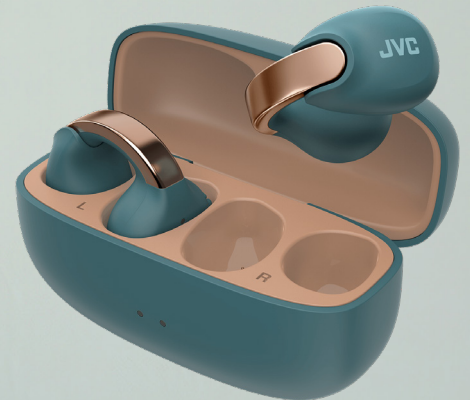

JVC Expands “Nearphones” Lineup: HA-NP1T Open-Earbuds - Ear Cuff Design & Convenient Features

nearphones

JVCKENWOOD Corporation proudly announces the launch of its latest innovation, the JVC HA-NP1T nearphones open-earbuds, designed to deliver the perfect blend of style, comfort, and user-friendly technology. With their ear cuff design and convenient daily features, the earbuds offer an unmatched listening style ideal for fashion-conscious, everyday music lovers and fitness enthusiasts alike.

These earbuds feature a lightweight structure and a secure clasp mechanism designed to ensure maximum comfort during prolonged use. Whether taking work calls, exercising, or simply enjoying your favourite tunes, the earbuds stay comfortably in place throughout the day, allowing for a worry-free listening experience. The open-earbud design also ensures awareness of your surroundings, making them an excellent choice for outdoor activities.

PRESS RELEASE

The HA-NP1T nearphones boast an impressive battery life, offering up to 24 hours of playtime with a built-in rechargeable battery and a compact charging case. Thanks to multi-point connection capabilities, users can easily switch between devices, making these earbuds perfect for multitasking between personal and professional activities.

Available in five stylish colours—Coal Black, Off-White, Maroon, Teal Blue, and Ice Grey—the HA-NP1T offers both form and function for any lifestyle.

For further information, please contact:

Jiten Ganesh - AV Product Assistant Email: jiten.ganesh@uk.jvckenwood.com